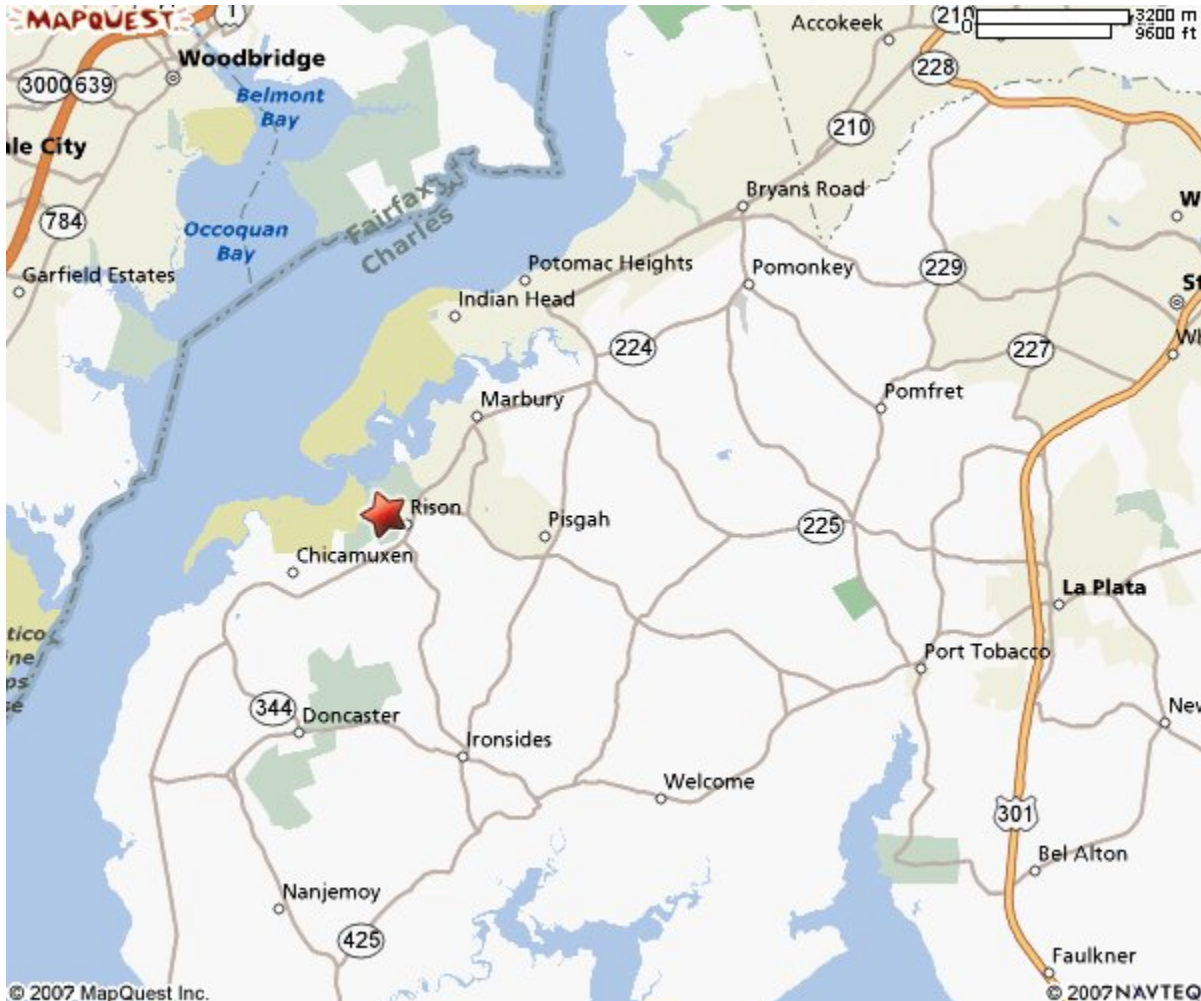

**Diocesan Hunger Walk 2008 at Smallwood Park
Sunday, October 19, 2008 starting at 1:30 pm**

Getting there

The park is located at 2750 Sweden Point Road, Marbury, MD 20658.

- Take Route 301 south to La Plata, to west on Route 225 to Route 224.
 - At the light at Route 224 turn left (south). Park entrance is approximately 3 miles on the right.
- From Route 210 south towards Indian Head, take a left (east) on Route 225 to Route 224.
 - At the light at Route 224 turn right (south). Park entrance is approximately 3 miles on the right.